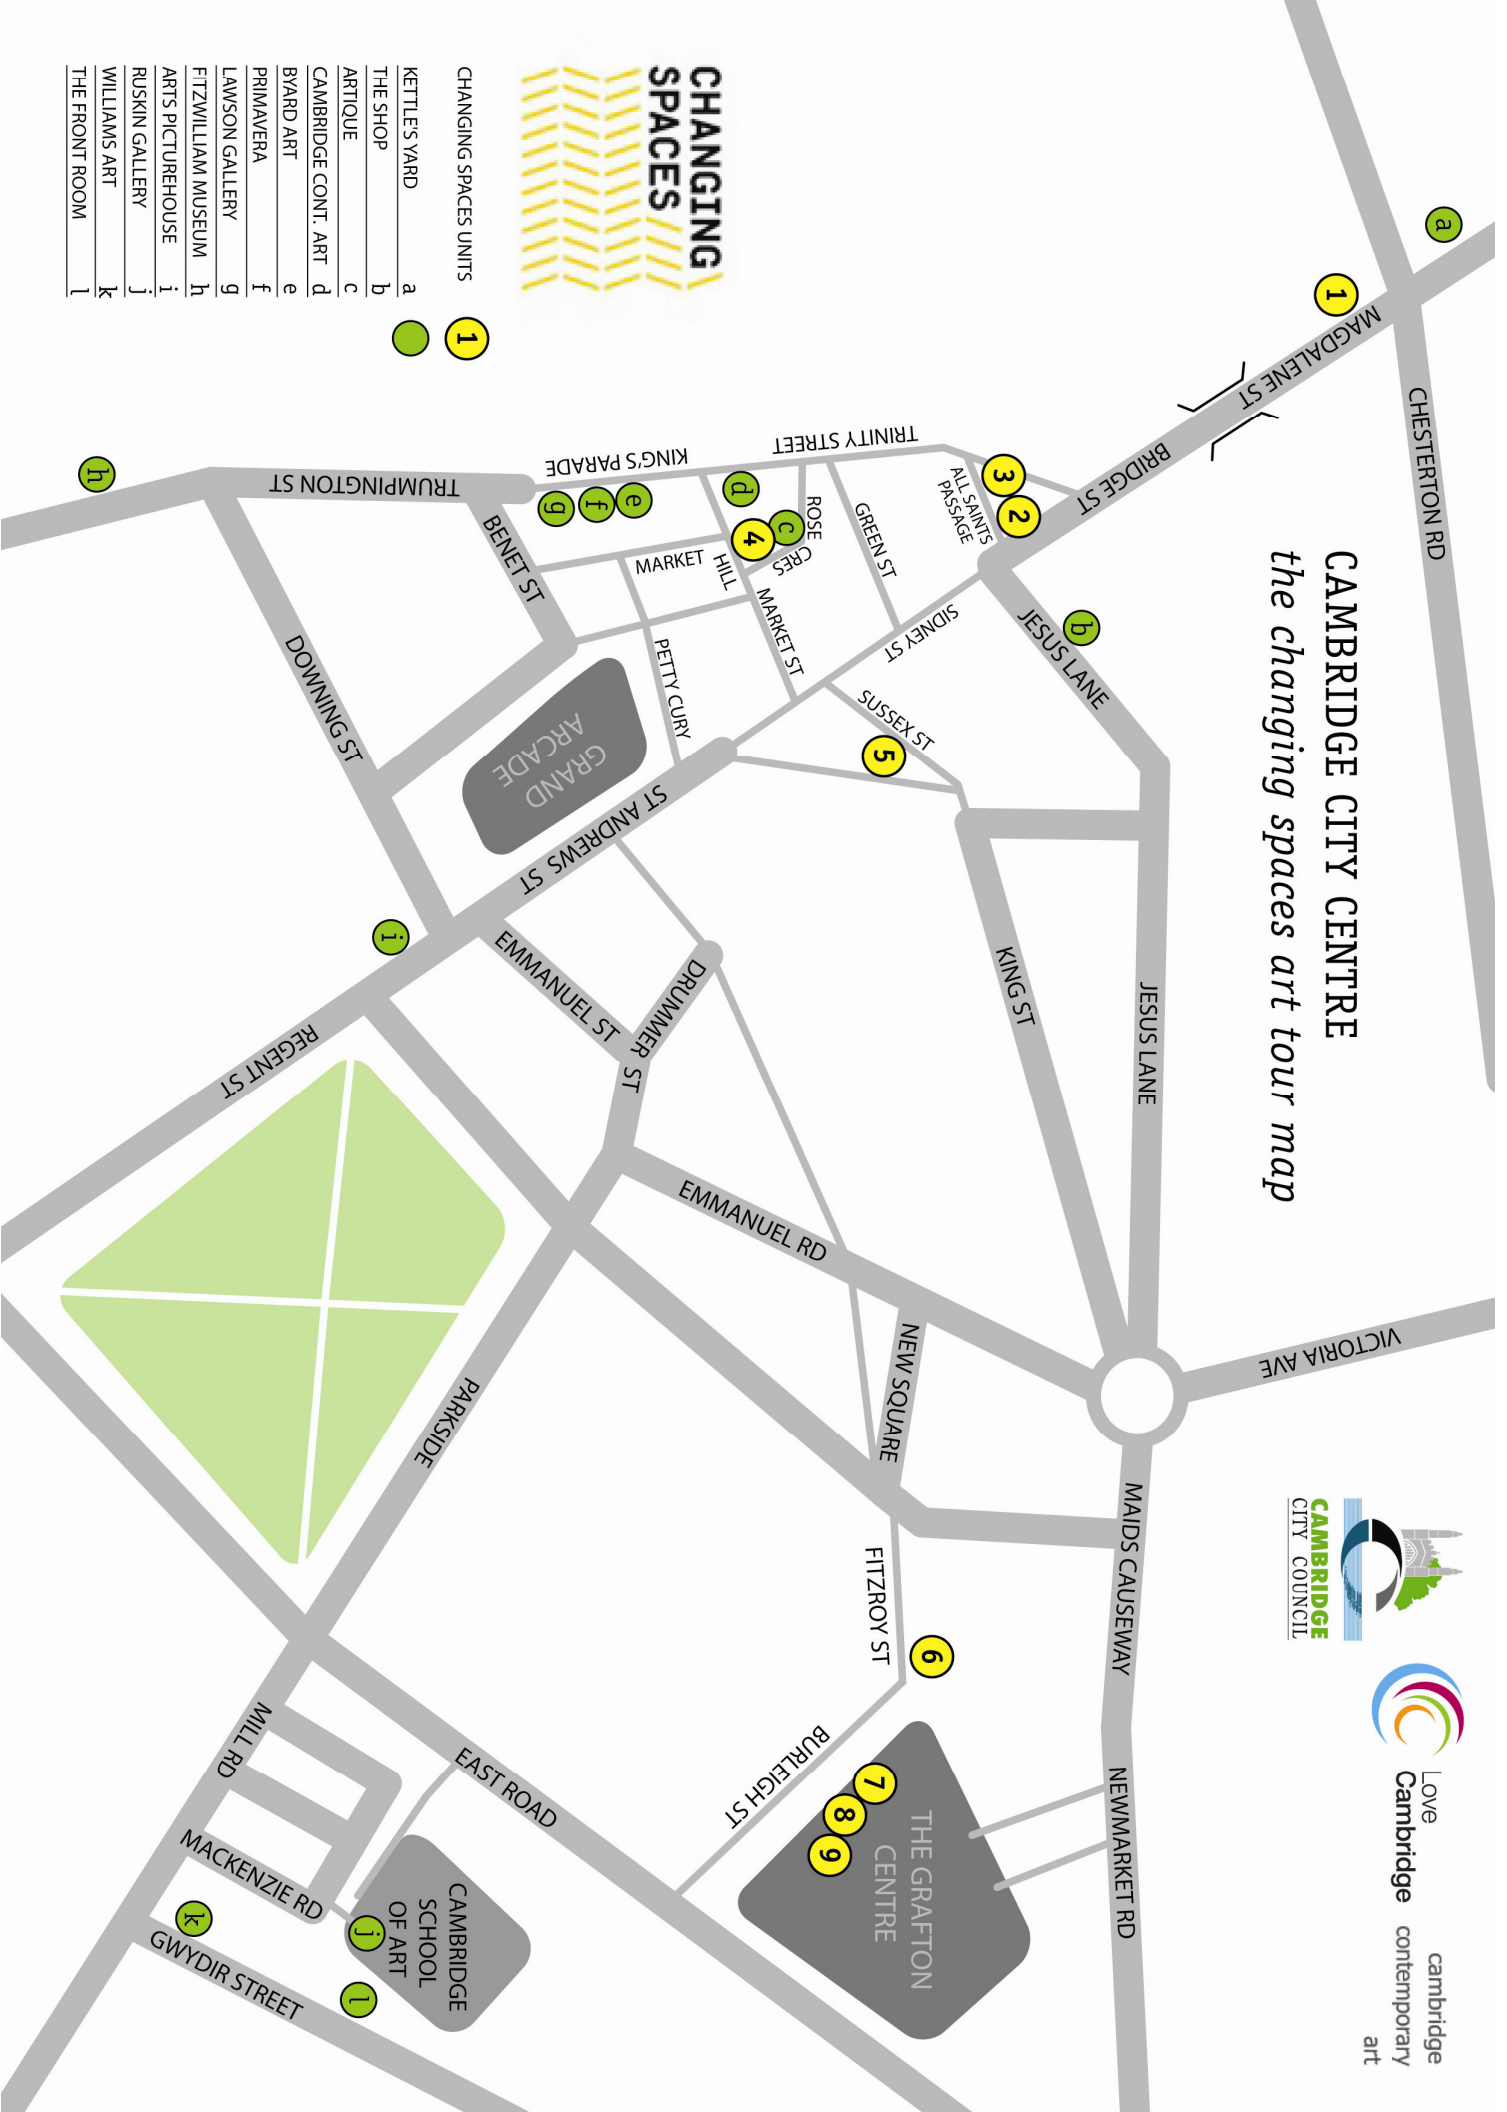

CAMBRIDGE CITY CENTRE

the changing spaces art tour map

cambridge contemporary art

CHANGING SPACES UNITS

- KETTLES YARD a
- THE SHOP b
- ARTIQUE c
- CAMBRIDGE CONT. ART d
- BYARD ART e
- PRIMAVERA f
- LAWSON GALLERY g
- FITZWILLIAM MUSEUM h
- ARTS PICTUREHOUSE i
- RUSKIN GALLERY j
- WILLIAMS ART k
- THE FRONT ROOM l